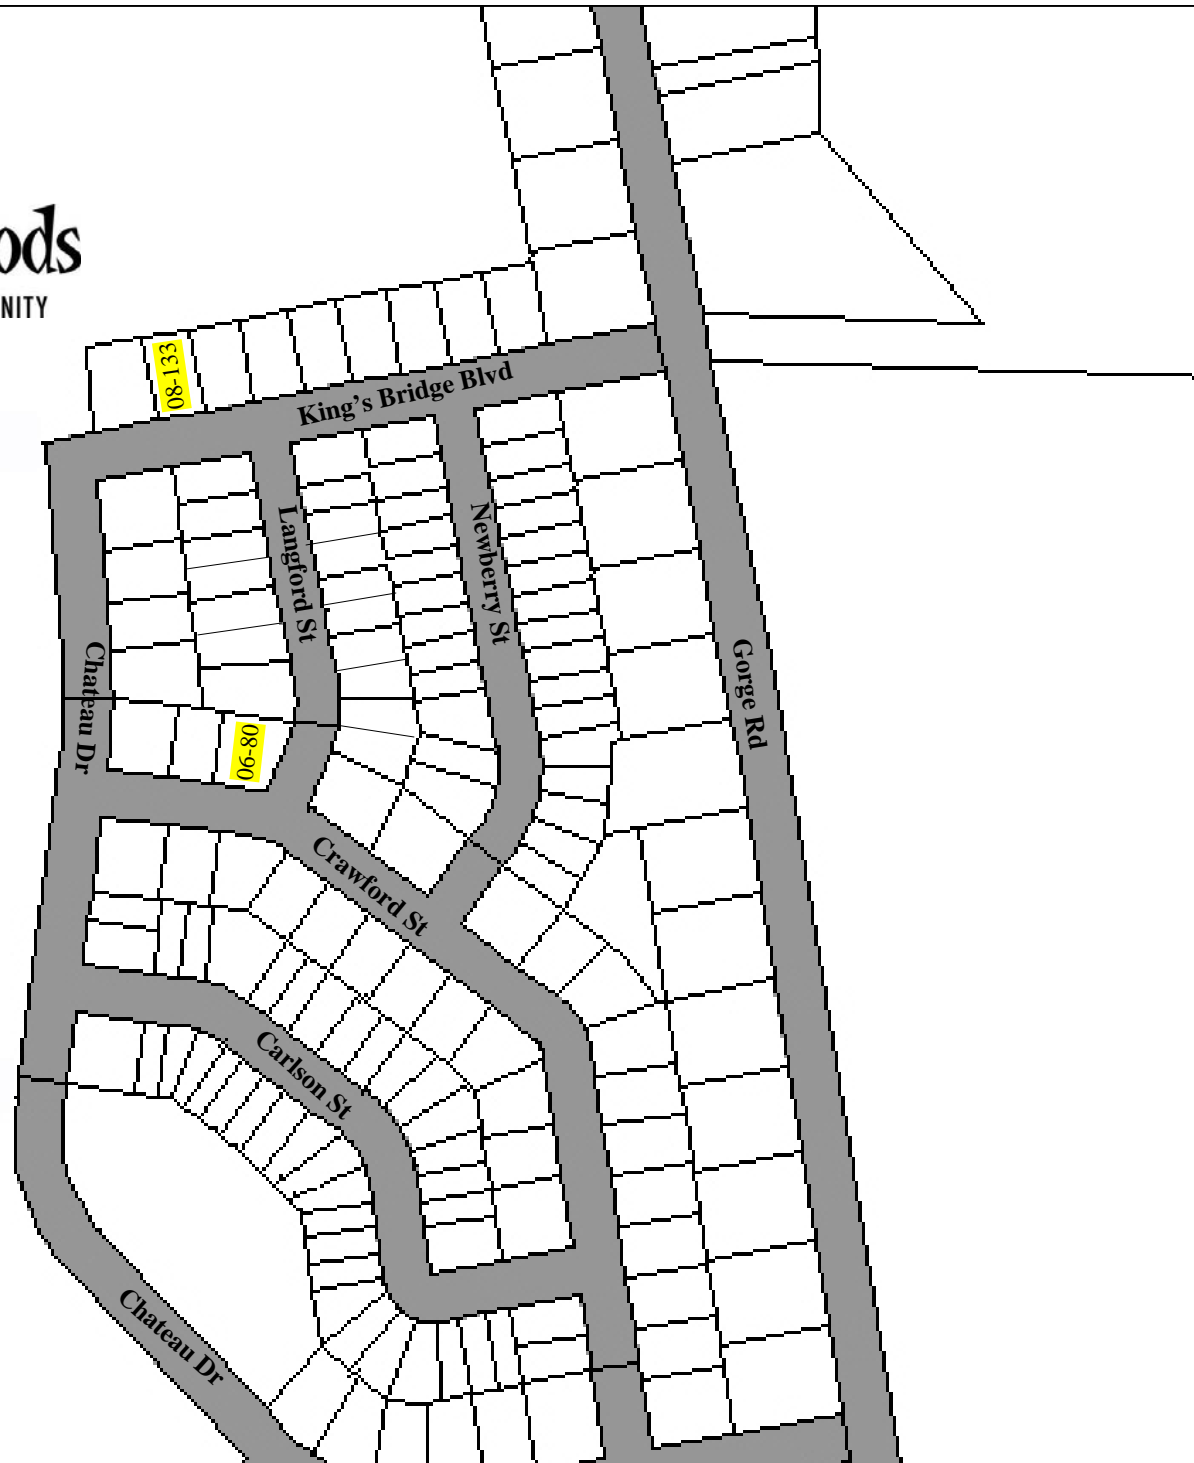

Mountain Woods

GOLF CLUB & RESIDENTIAL COMMUNITY

CRANDALL UNIVERSITY

DATE: JULY 19, 2011
 DRAWING NO: 20090103-02
 SHEET NO: 10101-111

**MOUNTAIN WOODS GOLF CLUB & RESIDENTIAL COMMUNITY
 DEVELOPMENT CONCEPT PLAN**

CASINO SITE

TRANS CANADA HIGHWAY (HW ROUTE 2)

MOUNTAIN ROAD

CLUBHOUSE

3000 WOODLAND DRIVE

WOODS BRIDGE BOULEVARD

CONROY ROAD

NEWBERRY ST

LANGFORD

CHATTERBOX

CARLETON ST

COLEBY CRESCENT

SECOND CRESCENT

FIRST CRESCENT

5.15 ha
12.7 acres

5.2 ha
12.96 acres

CASINO SITE